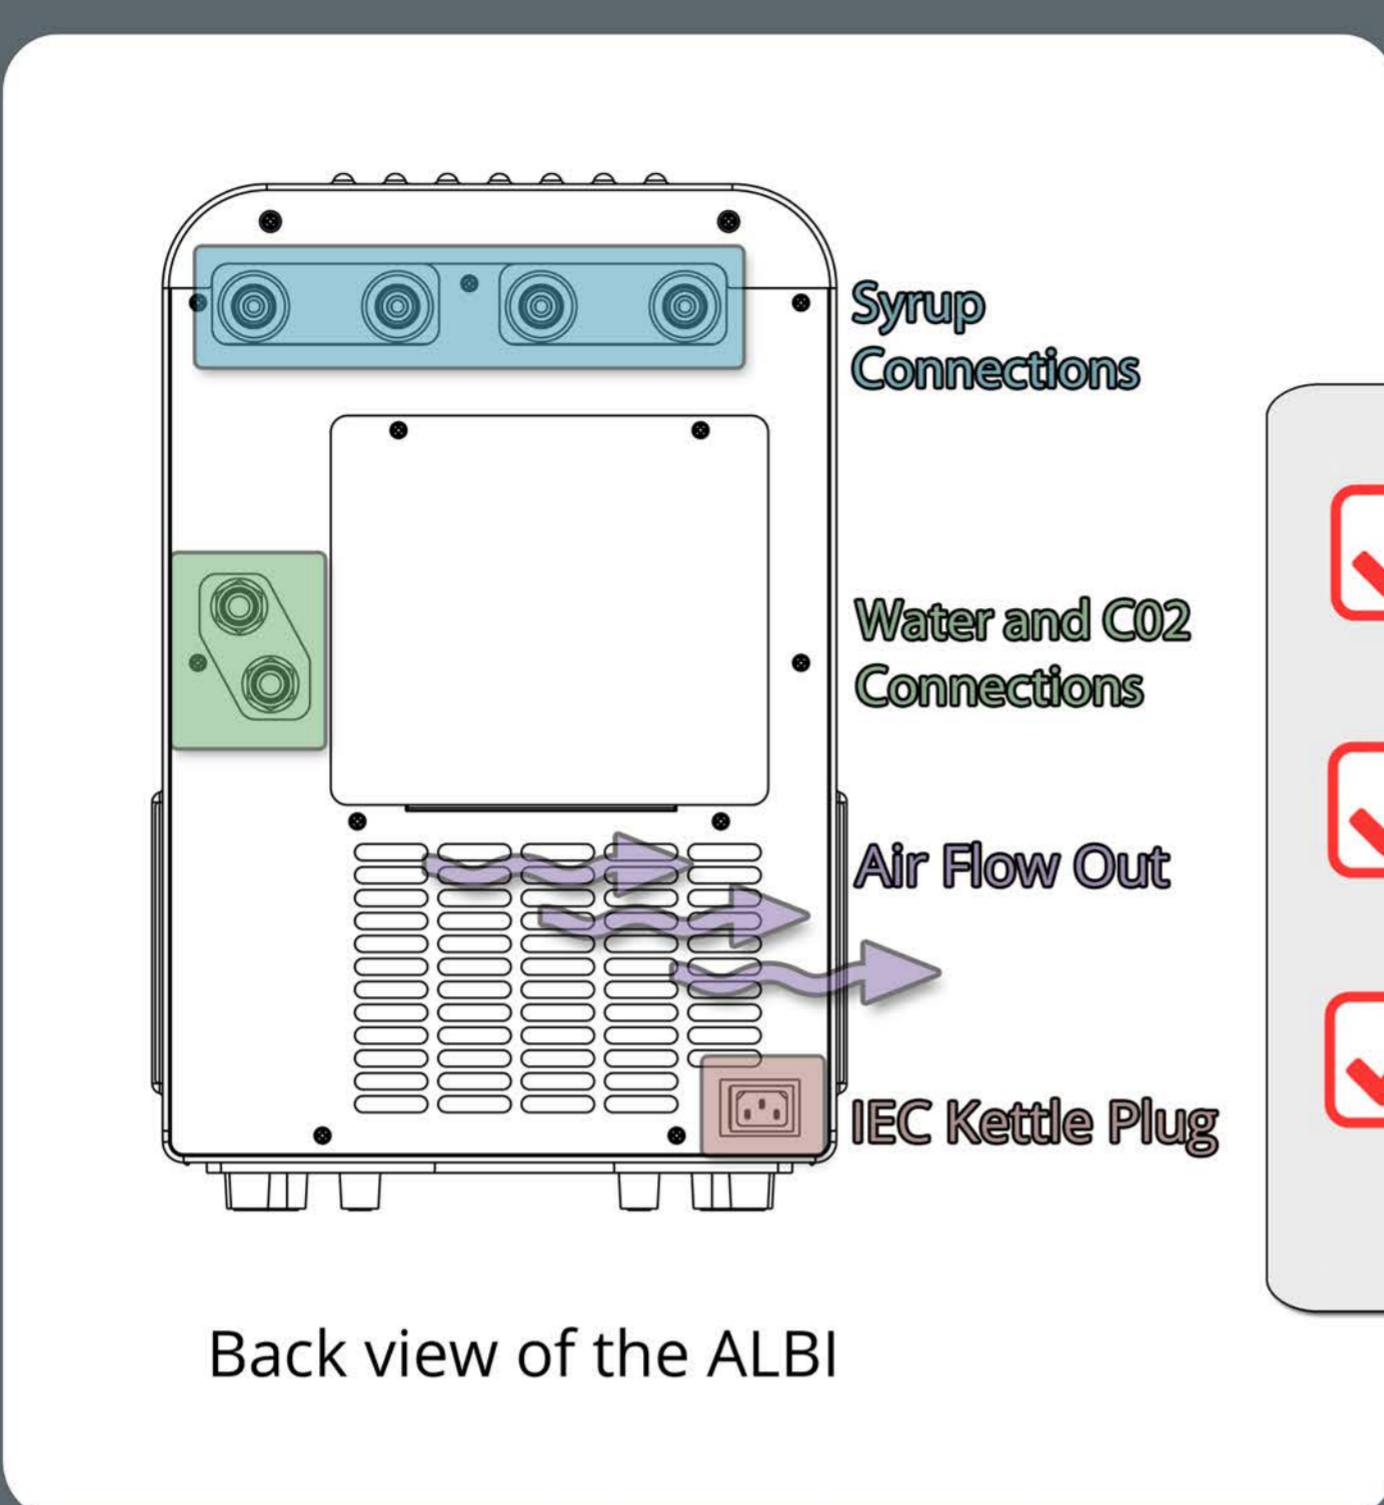

AIR FLOW - SPACE ALLOWANCE

AIR FLOW - SPACE ALLOWANCE

<input checked="" type="checkbox"/>	Physical Data	Dimensions: W325mm x H495mm x D645mm
		Dry weight: 31 kg
		Operating weight: 42 kg
<input checked="" type="checkbox"/>	Power Supply	Mains voltage: 240V/ 50Hz
		Fuse rating: 10 amps
<input checked="" type="checkbox"/>	BiB Space	<ul style="list-style-type: none"> Boxes to be stored on a 2x2 rack, or alternatively on Customers shelf. 7 litre LY boxes Maximum BiB tubing length 2 meters